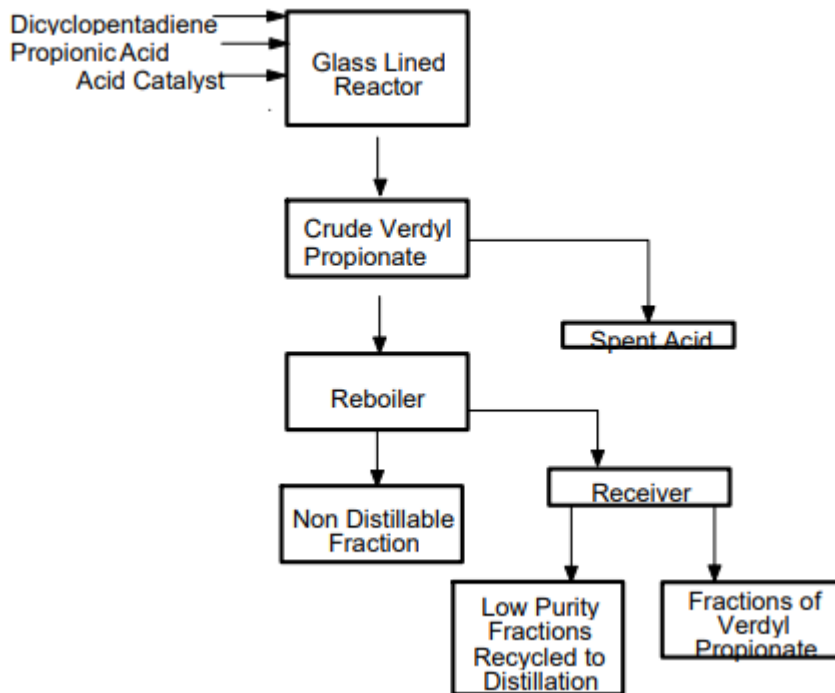

## FLOW CHART

Product name : **VERDYL PROPIONATE**

Product code : **VERP-1**

Grasse, 16/07/2024

*Regulatory Affairs Department*